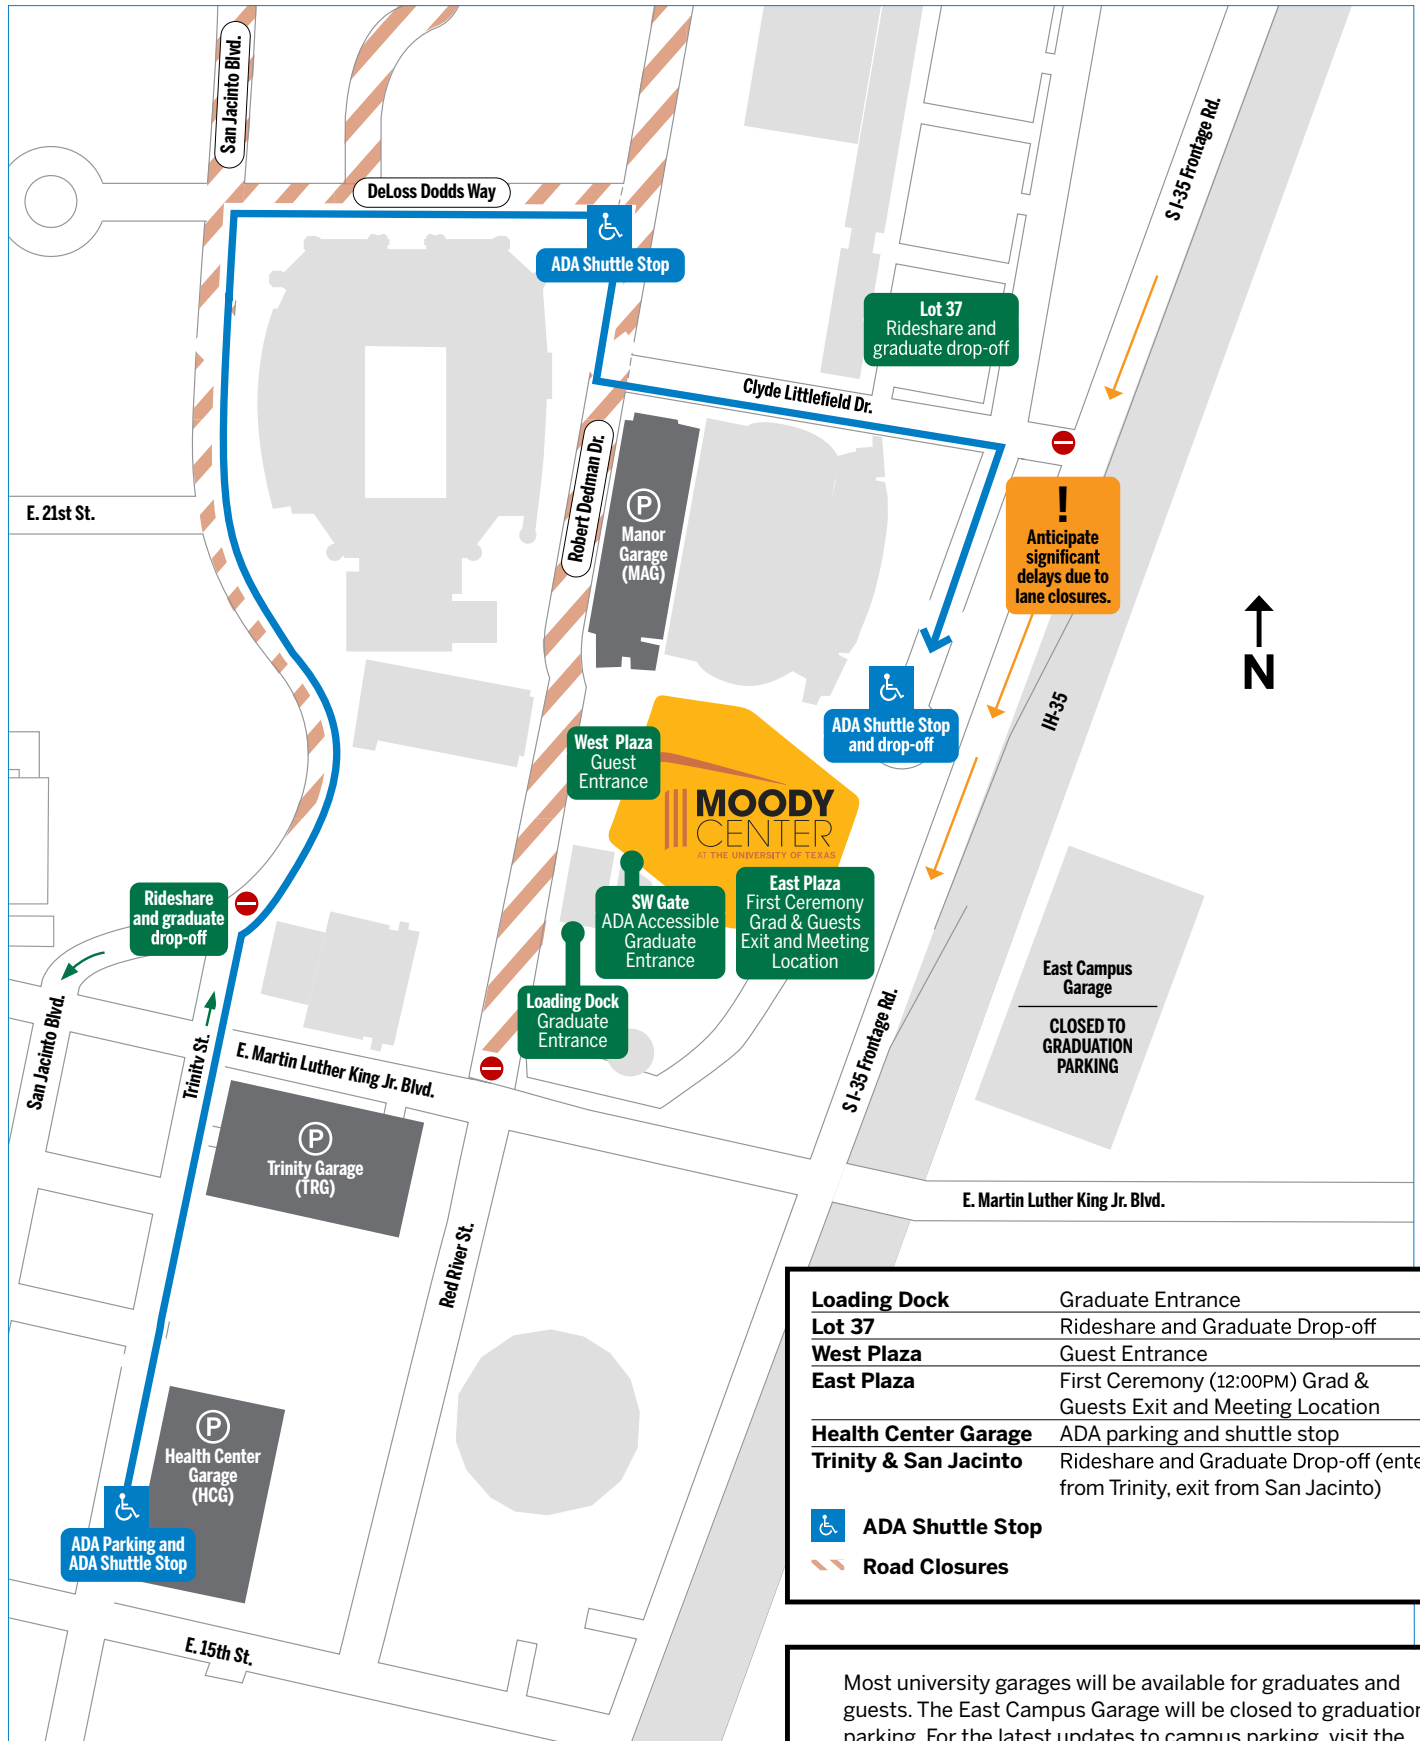

Cockrell School of Engineering Graduation 2025

Loading Dock	Graduate Entrance
Lot 37	Rideshare and Graduate Drop-off
West Plaza	Guest Entrance
East Plaza	First Ceremony (12:00PM) Grad & Guests Exit and Meeting Location
Health Center Garage	ADA parking and shuttle stop
Trinity & San Jacinto	Rideshare and Graduate Drop-off (enter from Trinity, exit from San Jacinto)
 ADA Shuttle Stop	
 Road Closures	

Most university garages will be available for graduates and guests. The East Campus Garage will be closed to graduation parking. For the latest updates to campus parking, visit the [university commencement page](#).