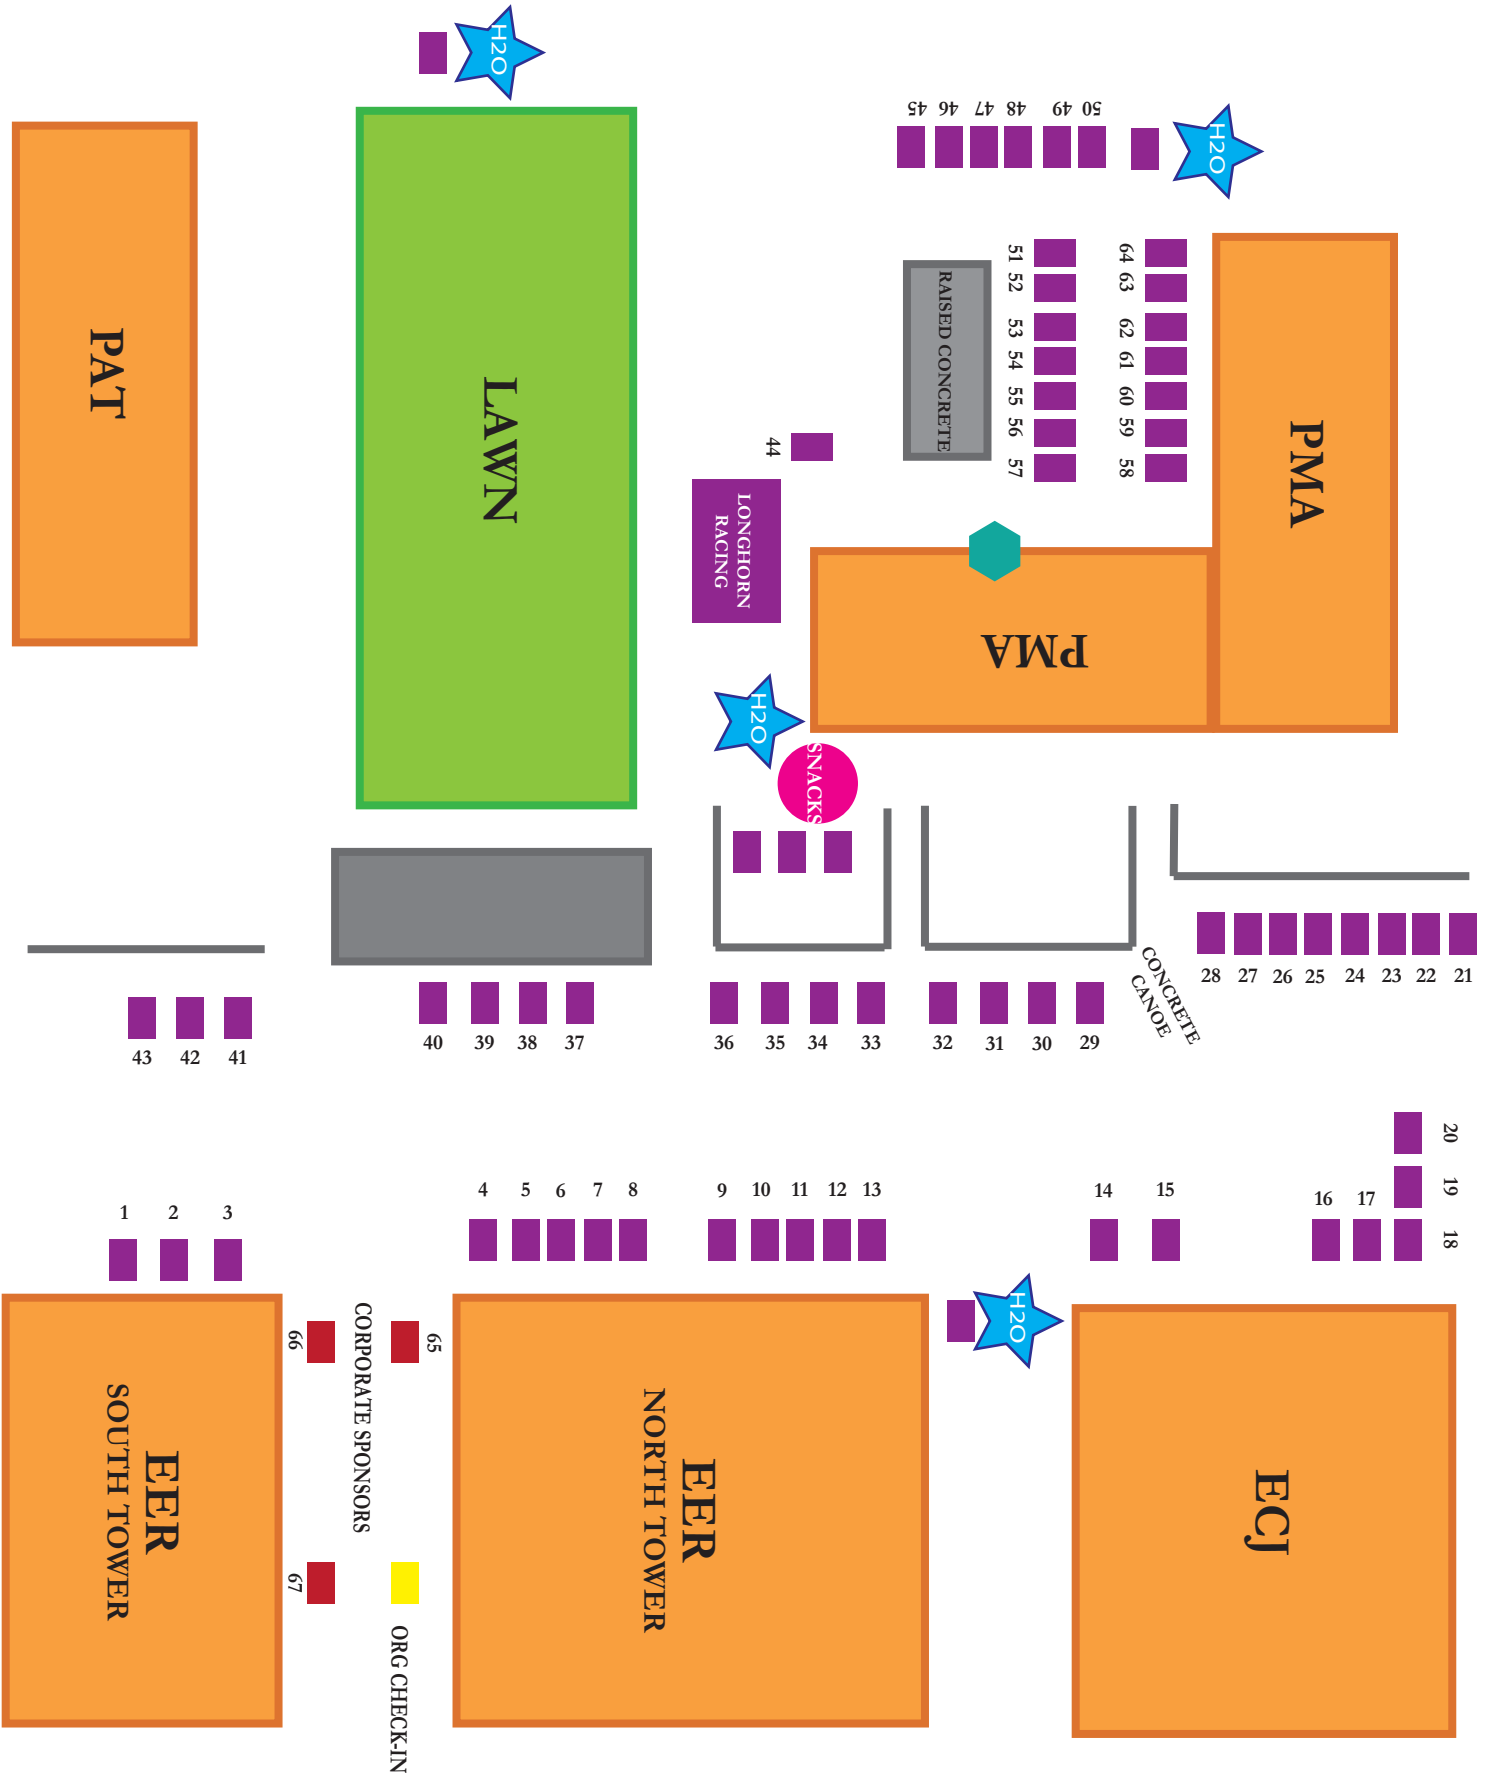

# SPEEDWAY

Table #	Org Name	Organization Name
23	AAEES	American Academy of Environmental Engineering & Scientists (AAEES)
22	AIAA	American Institute of Aeronautics & Astronautics (AIAA)
31	AIChE	American Institute of Chemical Engineers (AIChE)
28	ASCE	American Society of Civil Engineers (ASCE)
51	ASME	American Society of Mechanical Engineers
12	AEI	Architectural Engineering Institute (AEI)
62	BMES	Biomedical Engineering Society (BMES)
47	BOLT	Biomedical Outreach and Leadership Team (BOLT)
45	BPS**	BioPhysical Society (BPS)
66	BP	BP- Sponsor
18	CHE UAB	Chemical Engineering - Undergraduate Advisor Board
52	CSC	Cockrell School Cares (CSC)
5	CARE	Counselors in Academic Residence (CARE)
58	DBF	Design Build & Fly
59	DBF	Design Build & Fly
24	Enable	E-nable of Austin (ENABLE)
6	ECAC	Engineering Career Assistance Center (ECAC)
10	EChO	Engineering Chamber Orchestra (EChO)
49	ESW 2nd table	Engineering for a Sustainable World
50	ESW	Engineering for a Sustainable World
2	Qties	Engineering LGBTQties (LGBTQties)
33	CSE Library	Engineering Library
4	Tutoring	Engineering Student Services tutoring table (Free tutoring)
64	TX Guadaloop	Guadaloop (Hyperloop) (TX GUAD)
41	IEEE RAS	IEEE Robotics and Automation Society (IEEE RAS)
42	IEEE	Institute of Electrical and Electronics Engineering (IEEE)
34	IEE	International Engineering Education (IEE)
44	LHR	Longhorn Racing (LHR)(LHRC) (LHRE) (UTSVT)
20	LRA	Longhorn Rocketry Association (LRA)
56	MLDS	Machine Learning & Data Science
48	NOBE	National Organization for Business & Engineering (NOBE)
39	NSBE	National Society of Black Engineers (NSBE)
53	NET	Negative Emission Technology (NET)
32	OXE	Omega Chi Epsilon (OXE)
37	PSP	Pi Sigma Pi Academic Engineering Society (PSP)
67	RED BULL	Red Bull Simulator
38	SHPE	Society of Hispanic Professional Engineering (SHPE)
17	SAGES	Society for Advancing Gender Equity in STEM (SAGES)
25	SASE	Society of Asian Scientists & Engineering (SASE)
63	SPE	Society of Petroleum Engineers (SPE)
47	SWE	Society of Women in Engineering (SWE)
7	SEC EXPO	Student Engineering Council (SEC) EXPO
36	SEC	Student Engineering Council (SEC)
62	SEC 3rd table	Student Engineering Council (SEC)
13	TBP	Tau Beta Pi (TBP)
14	TAR	Texas Aerial Robotics (TAR)
15	TAR	Texas Aerial Robotics (TAR)
40	TEDE	Texas Engineering Diversity and Engagement (TEDE)
16	TEWH	Texas Engineering World Health (TEWH)
9	TxTPEG	Texas Theme Park Engineering Group (TxTPEG)
29	TX Theta Thau	Thea Tau (Theta Tau)